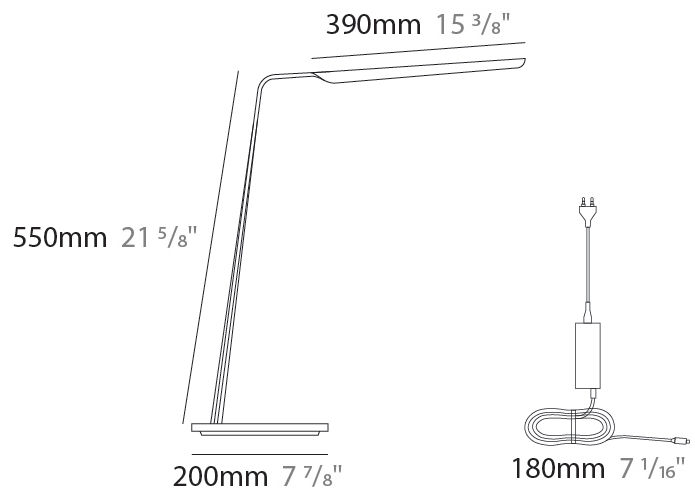

PROJECT	_____
TYPE	_____
SPECIFIER	_____
QUANTITY	_____
DATE	_____

SWAN PORTABLE

D74007- _____ - _____
base number   Color   Finish
                         Temperature   Options

1. To build a product code in our configurator select the specify button on the base model # product page
2. To build a manual product code on this datasheet choose from the options listed below in blue font and add the suffix to the base model #

GENERAL

Series: Swan
Brand: Tunto
Division: Design
Mounting Type: Portable
Mounting Location: Table
Subcategory: Task

PHYSICAL

Shape: Abstract
Length (mm): 390
Length (in): 15 ³/₈
Height (mm): 550
Height (in): 21 ⁵/₈
Light Distribution: Indirect
Fixture Finish: WAL / OAK / BLK / WHI
Holder Finish: White
Fixture Material: Wood

ELECTRICAL

Lamp Type: LED
Input Wattage (W): 14
Dimming: Touch Dimming
Driver Location: Inline Transformer Plug
Input Voltage (V): 120

LED

Color Temperature (°K): 2700 / 3000
Max. Delivered Lumen (lm): 660
CRI: >93 CRI
Lamp Life (hrs): 50000

OPTICAL

RATINGS AND CERTIFICATIONS

Certified By: Certified for North American Standards
IP rating: IP20