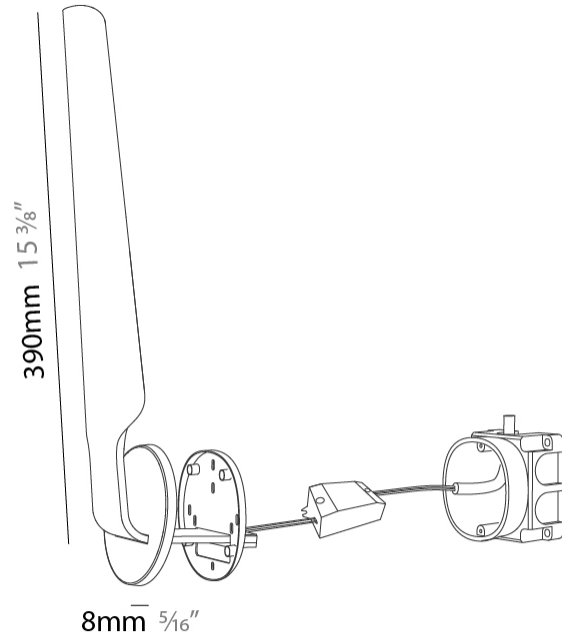

PROJECT
TYPE
SPECIFIER
QUANTITY
DATE

SWAN SURFACE

D73022-

base number
Color   Temperature   Finish   Options

1. To build a product code in our configurator select the specify button on the base model # product page
2. To build a manual product code on this datasheet choose from the options listed below in blue font and add the suffix to the base model #

GENERAL

Series: Swan
Brand: Tunto
Division: Design
Mounting Type: Surface
Mounting Location: Wall
Subcategory: Ambient

PHYSICAL

Shape: Rectangle
Height (mm): 390
Height (in): 15 ³/₈
Light Distribution: Indirect
Fixture Finish: WAL / OAK / BLK / WHI
Holder Finish: White
Fixture Material: Wood

ELECTRICAL

Lamp Type: LED
Input Wattage (W): 8.5
Total Output Wattage (W): 6.3
Dimming: Non-Dimmable
Driver Included: Yes
Driver Location: Integrated
Driver Type: Constant Current - 120Vac
Driver Class: Class 2
Input Voltage (V): 120
Constant Current (MA): 500

LED

Color Temperature (°K): 2700 / 3000
Max. Delivered Lumen (lm): 600
CRI: >93 CRI
Lamp Life (hrs): 50000

OPTICAL

RATINGS AND CERTIFICATIONS

Certified By: Certified for North American Standards
IP rating: IP20